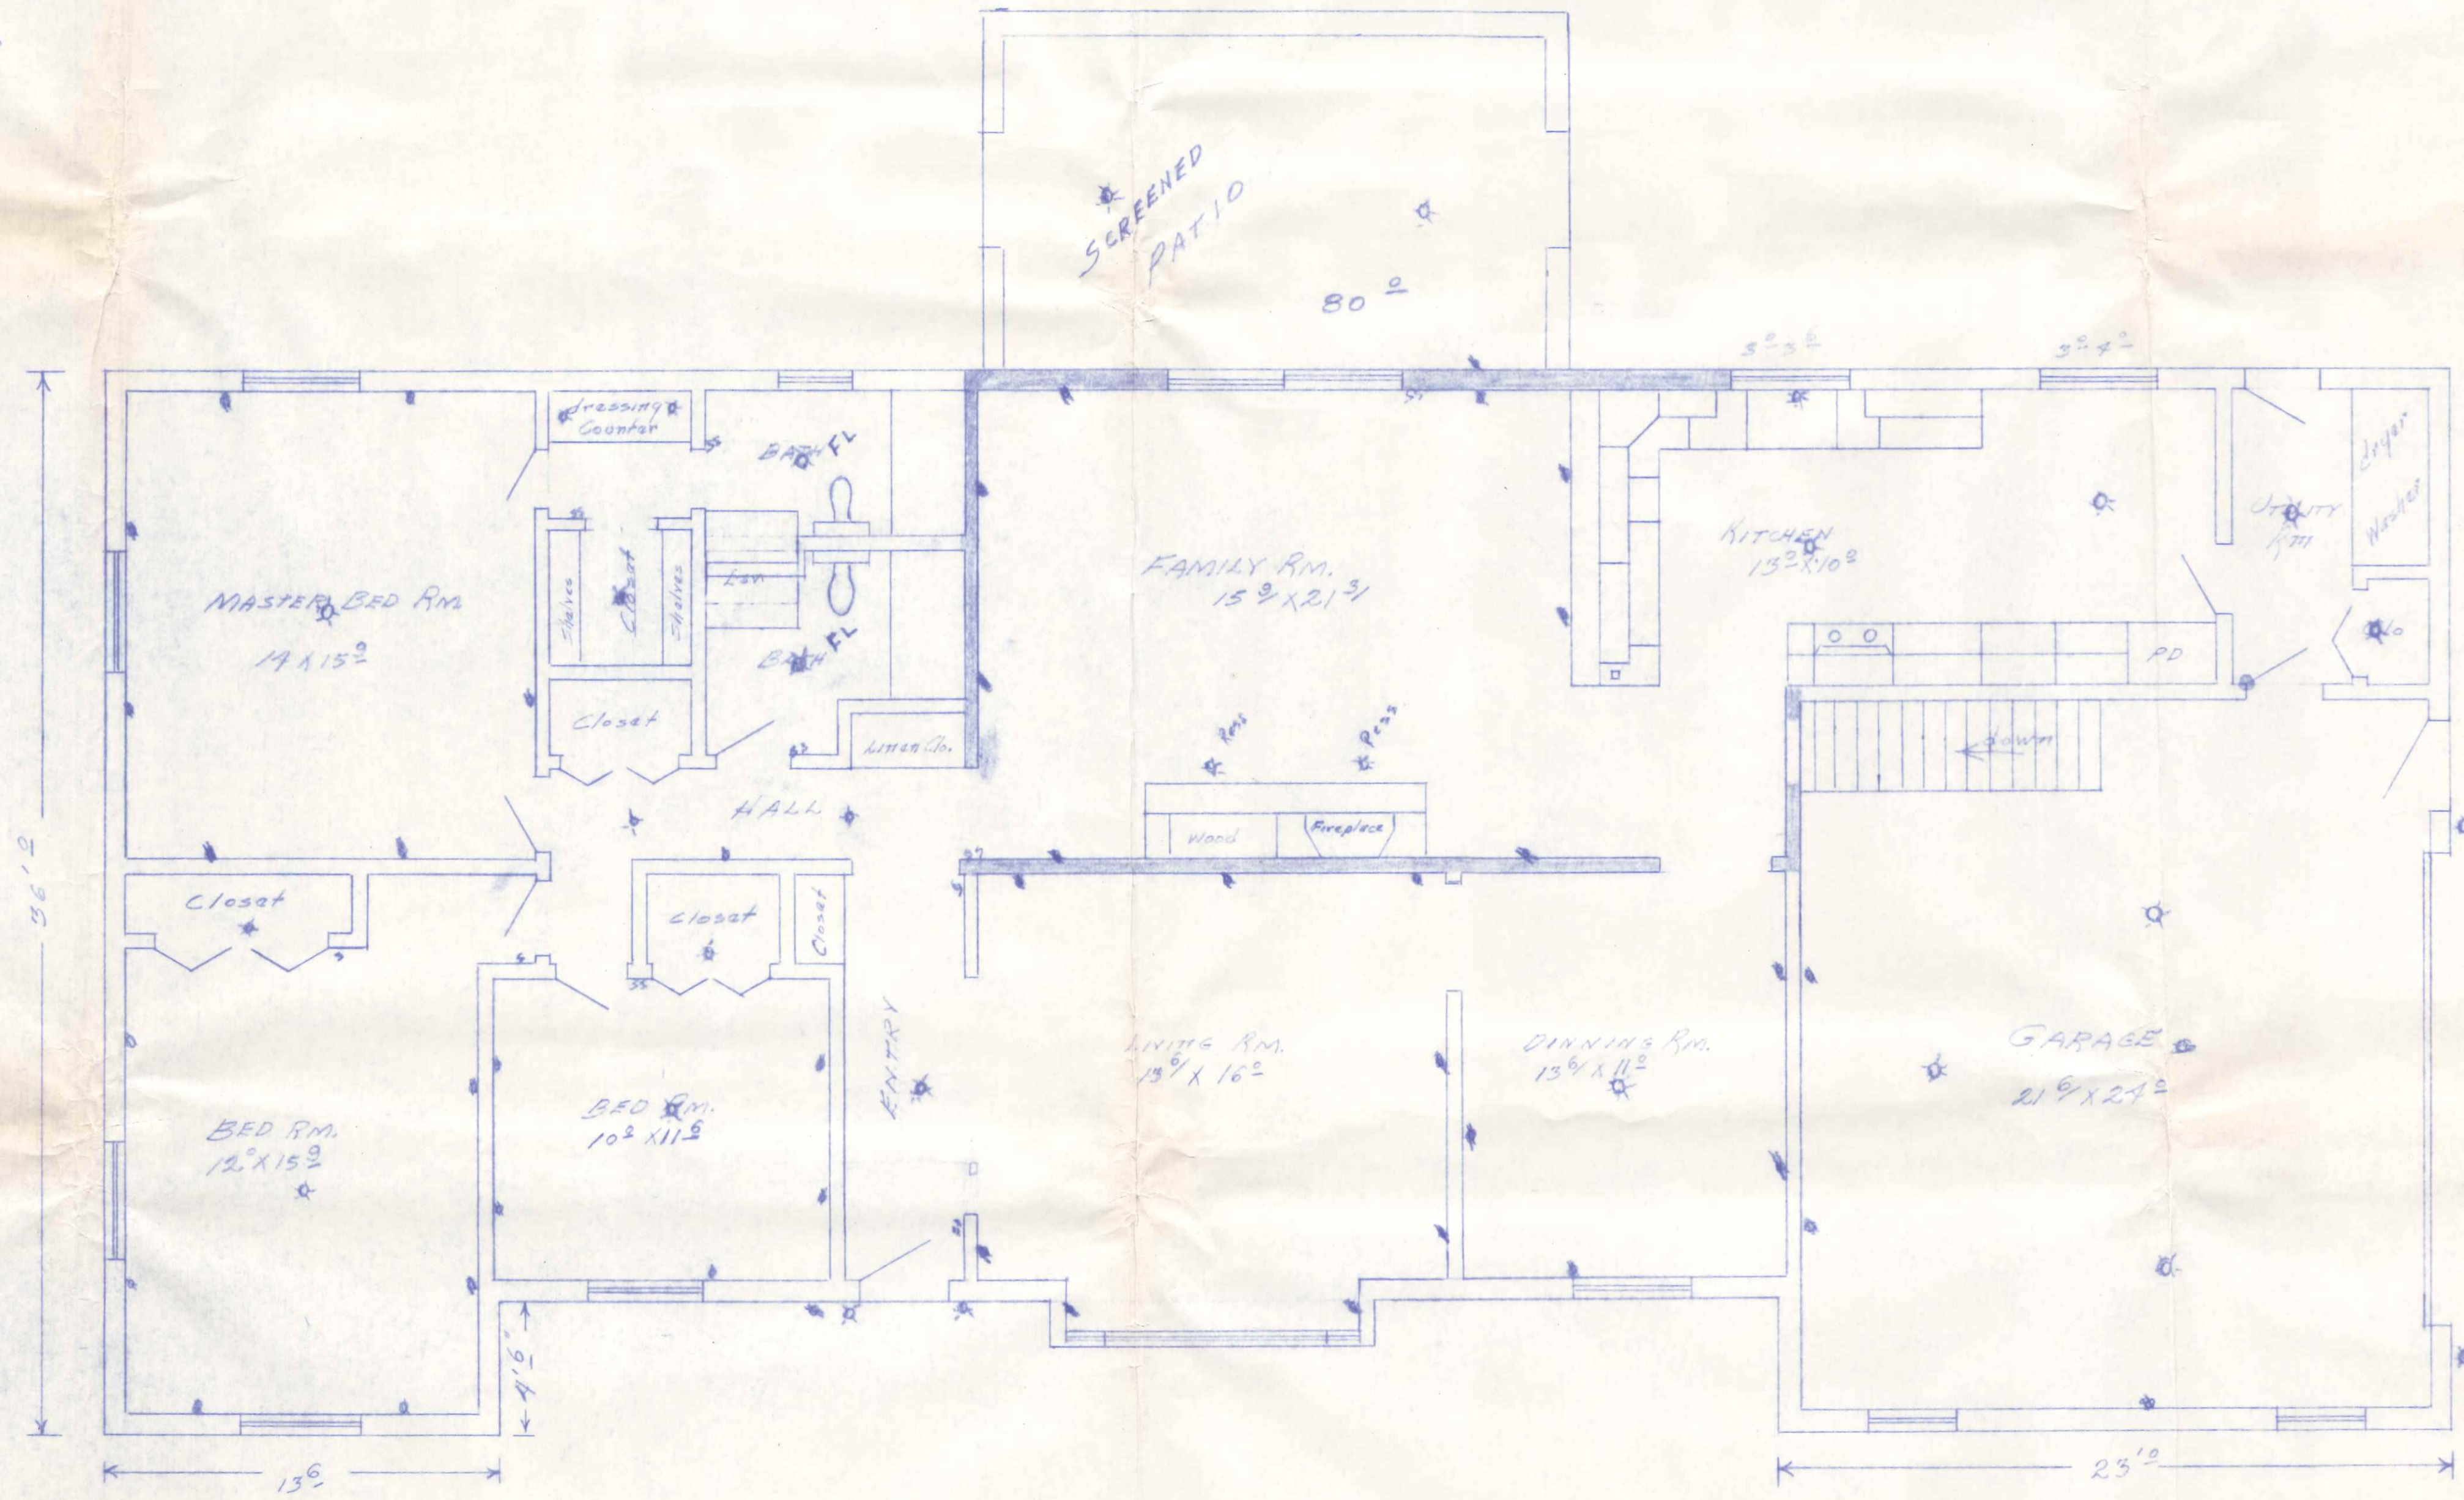

RESIDENCE FLOOR PLAN  
 for Mr. & Mrs. NED HATHWAY  
 NAPOLEON, OHIO

WAS  
 Buckeye

Scale 1/4" = 1 Ft.

RESIDENCE FLOOR PLAN  
 for Mr. & Mrs. NED HATHWAY  
 NAPOLEON, OHIO

Scale 1/4" = 1 Ft.

Plot Plan for MERRIS PLAZA RES.  
Napoleon, Ohio  
by Lloyd Conner & Archibald, Ohio  
No Scale

Plot Plan for Mrs. M. H. HATKIN'S RES.  
Napoleon, Ohio  
by Wesley Condit Co. Architects, Ohio  
No scale