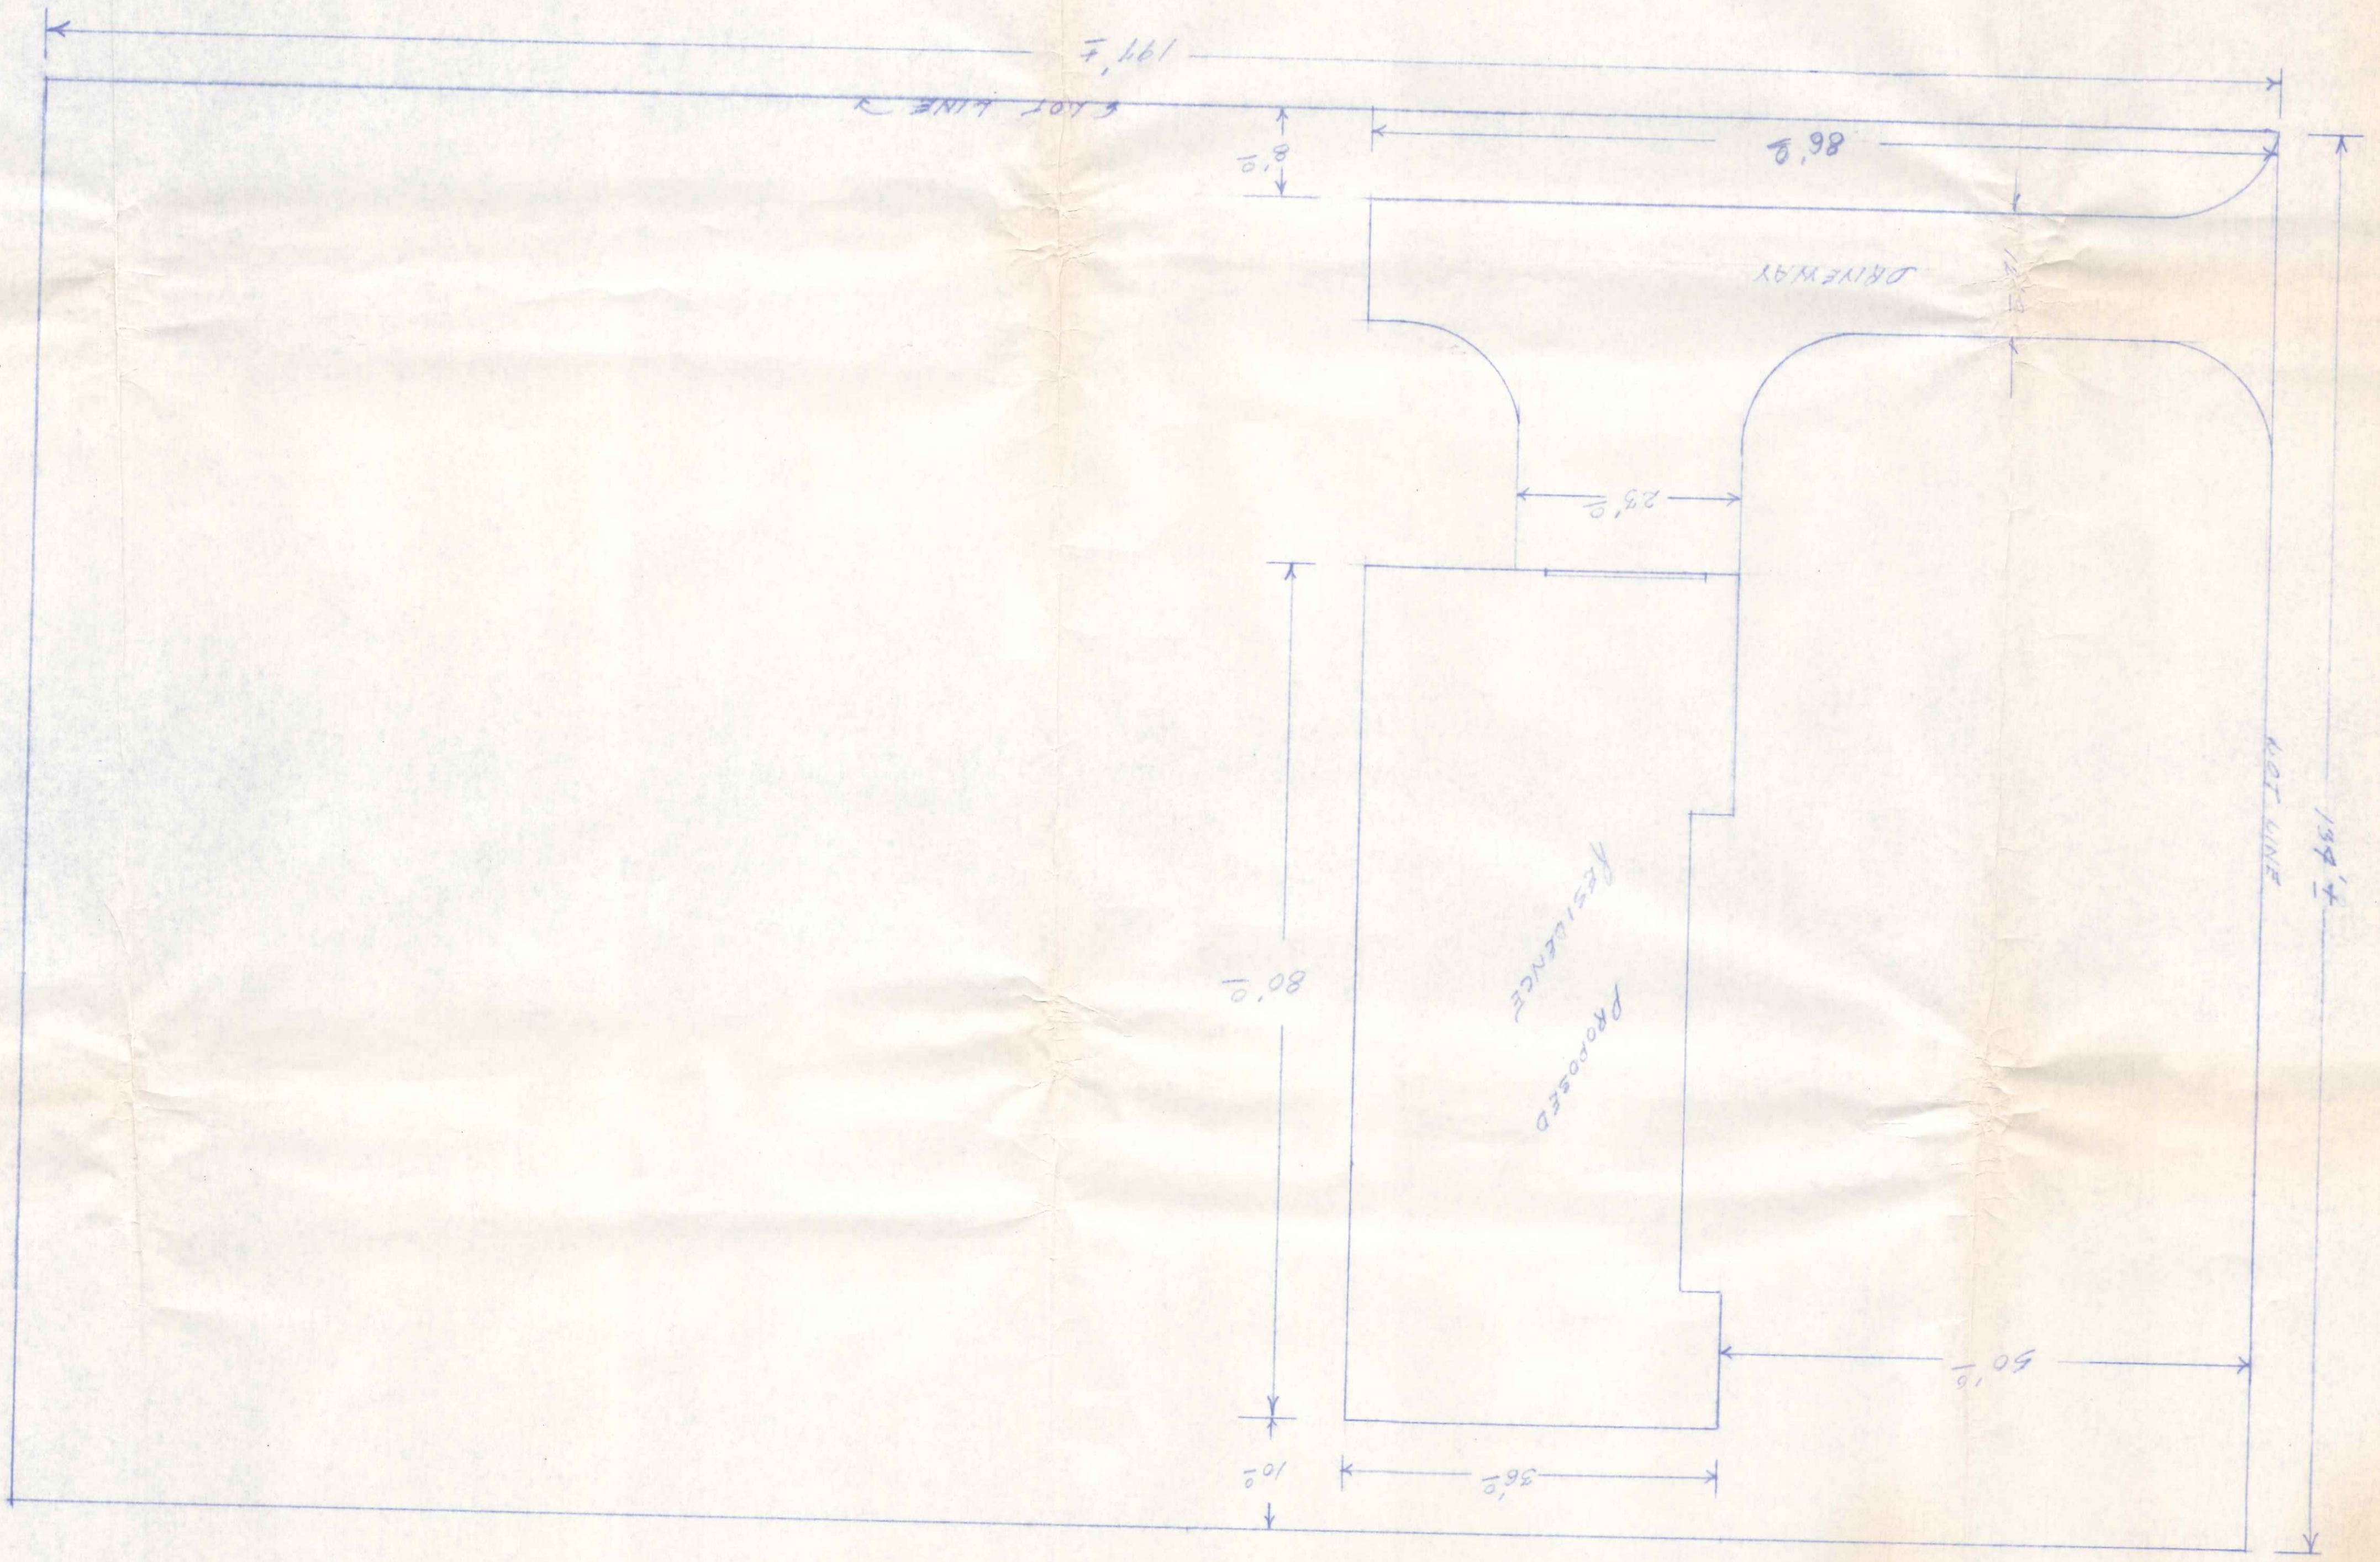

RESIDENCE FLOOR PLAN  
 for Mr. & Mrs. NED HATHWAY  
 NAPOLEON, OHIO

WAS  
 Buckeye

Scale 1/4" = 1 Ft.

RESIDENCE FLOOR PLAN  
 for Mr. & Mrs. NED HATHWAY  
 NAPOLEON, OHIO

Scale 1/4" = 1 Ft.

Plot Plan for MERRIS PLAZA RES.  
Napoleon, Ohio  
by Lloyd Conner & Archibald, Ohio  
No Scale

Plot Plan for Mrs. M. H. HATKIN'S RES.  
Napoleon, Ohio  
by Wesley Condit Co. Architects, Ohio  
No scale